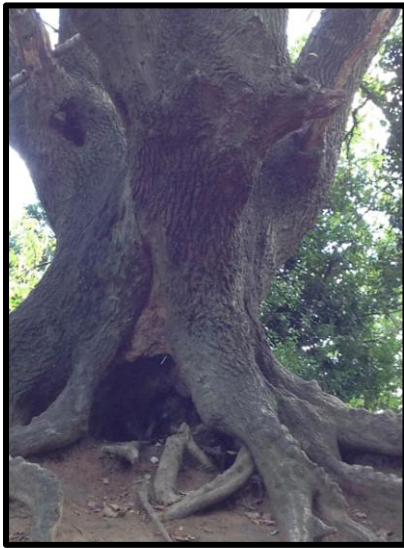

Spooky Tree Results!

1st

'Angry Face'

Anton (Amber)

2nd

'Scream'

Alfie (Green) Maisie
(Orange)

3rd